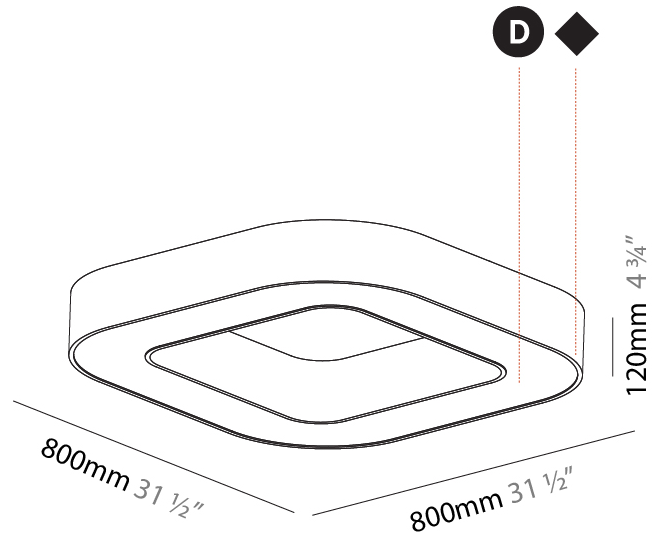

1. To build a product code in our configurator select the specify button on the base model # product page
2. To build a manual product code on this datasheet choose from the options listed below in blue font and add the suffix to the base model #

GENERAL

Series: Glorious
Subseries: Glorious Quantum
Brand: Prolicht
Division: Architectural
Mounting Type: Surface
Mounting Location: Ceiling
Subcategory: Ambient

PHYSICAL

Shape: Square
Length (mm): 800
Length (in): 31 1/2
Width (mm): 800
Width (in): 31 1/2
Height (mm): 120
Height (in): 4 3/4
Light Distribution: Direct
Weight (kg): 9.04
Weight (lbs): 19.92
Diffuser: [PMMA - Opal or Micro-Prism](#)
Fixture Finish: [SSR / BKV / CWI / CRY / HAB / UFT / ITA / RUA / FTG / MYG / LOD / PUS / FRO / FUP / KIA / POP / BLS / SPG / MEY / GOH / GUM / CHC / COM / ABZ / JAG / OBR / MOS / ROR](#)
Fixture Material: Aluminum

ELECTRICAL

Lamp Type: LED (Zhaga Standard)
Input Wattage (W): 40
Total Output Wattage (W): 32 / 25.6 (3500K)
Dimming: [Non-Dimming / Phase Dimming (120Vac only) / 0-10V Dimming](#)
Driver Included: Yes
Driver Location: Integrated
Driver Type: Constant Current - 120 / 277Vac
Driver Class: Class 2
Input Voltage (V): 120 - 277
Constant Current (MA): 350 / 800 (3500K)

LED

[Color Temperature (°K): 3000 / 3500 / 4000](#)
Max. Delivered Lumen (lm): 3690 / 3822 / 3900
CRI: >80 CRI
Efficiency (%): 65
Lamp Life (hrs): 50000

OPTICAL

RATINGS AND CERTIFICATIONS

Certified By: Certified for North American Standards
IP rating: IP20