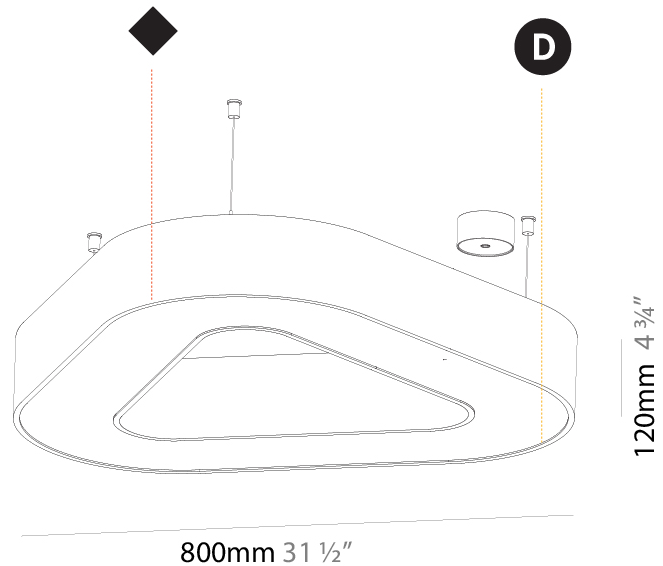

GENERAL

Series: Glorious
Subseries: Glorious Victory
Brand: Prolicht
Division: Architectural
Mounting Type: Suspension
Mounting Location: Ceiling
Subcategory: Ambient

PHYSICAL

Shape: Abstract
Length (mm): 800
Length (in): 31 1/2
Width (mm): 800
Width (in): 31 1/2
Height (mm): 120
Height (in): 4 3/4
Max. Overall Height (mm): 2120
Max. Overall Height (in): 83 7/16
Light Distribution: Direct
Weight (kg): 8.317
Weight (lbs): 18.30
Diffuser: PMMA - opal or micro-prism
Fixture Finish: SSR / BKV / CWI / CRY / HAB / UFT / ITA / RUA / FTG / MYG / LOD / PUS / FRO / FUP / KIA / POP / BLS / SPG / MEY / GOH / GUM / CHC / COM / ABZ / JAG / OBR / MOS / ROR
Fixture Material: Aluminum

ELECTRICAL

Lamp Type: LED (Zhaga Standard)
Input Wattage (W): 30
Total Output Wattage (W): 24 / 19.2 (3500K)
Dimming: Non-Dimming / Phase Dimming (120Vac only) / 0-10V Dimming
Driver Included: Yes
Driver Location: Integrated
Driver Type: Constant Current - 120 / 277Vac
Driver Class: Class 2
Input Voltage (V): 120 - 277
Constant Current (MA): 350 / 600 (3500K)

LED

Color Temperature (°K): 3000 / 3500 / 4000
Max. Delivered Lumen (lm): 2770 / 2862 / 2920
CRI: >80 CRI
Efficiency (%): 65
Lamp Life (hrs): 50000

OPTICAL

RATINGS AND CERTIFICATIONS

Certified By: Certified for North American Standards
IP rating: IP20