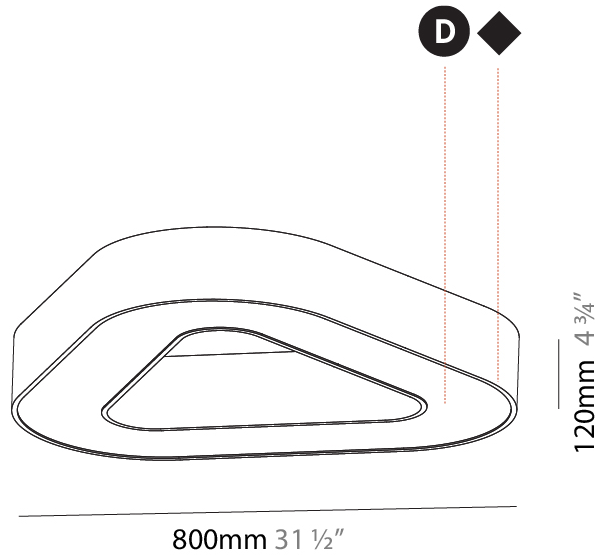

GENERAL

Series: Glorious
Subseries: Glorious Victory
Brand: Prolicht
Division: Architectural
Mounting Type: Surface
Mounting Location: Ceiling
Subcategory: Ambient

PHYSICAL

Shape: Abstract
Length (mm): 800
Length (in): 31 1/2
Width (mm): 800
Width (in): 31 1/2
Height (mm): 120
Height (in): 4 3/4
Light Distribution: Direct
Weight (kg): 7.67
Weight (lbs): 16.91
Diffuser: PMMA - Opal or Micro-Prism
Fixture Finish: SSR / BKV / CWI / CRY / HAB / UFT / ITA / RUA / FTG / MYG / LOD / PUS / FRO / FUP / KIA / POP / BLS / SPG / MEY / GOH / GUM / CHC / COM / ABZ / JAG / OBR / MOS / ROR
Fixture Material: Aluminum

ELECTRICAL

Lamp Type: LED (Zhaga Standard)
Input Wattage (W): 30
Total Output Wattage (W): 24 / 19.2 (3500K)
Dimming: Non-Dimming / Phase Dimming (120Vac only) / 0-10V Dimming
Driver Included: Yes
Driver Location: Integrated
Driver Type: Constant Current - 120 / 277Vac
Driver Class: Class 2
Input Voltage (V): 120 - 277
Constant Current (MA): 350 / 600 (3500K)

LED

Color Temperature (°K): 3000 / 3500 / 4000
Max. Delivered Lumen (lm): 2770 / 2862 / 2920
CRI: >80 CRI
Efficiency (%): 65
Lamp Life (hrs): 50000

OPTICAL

RATINGS AND CERTIFICATIONS

Certified By: Certified for North American Standards
IP rating: IP20